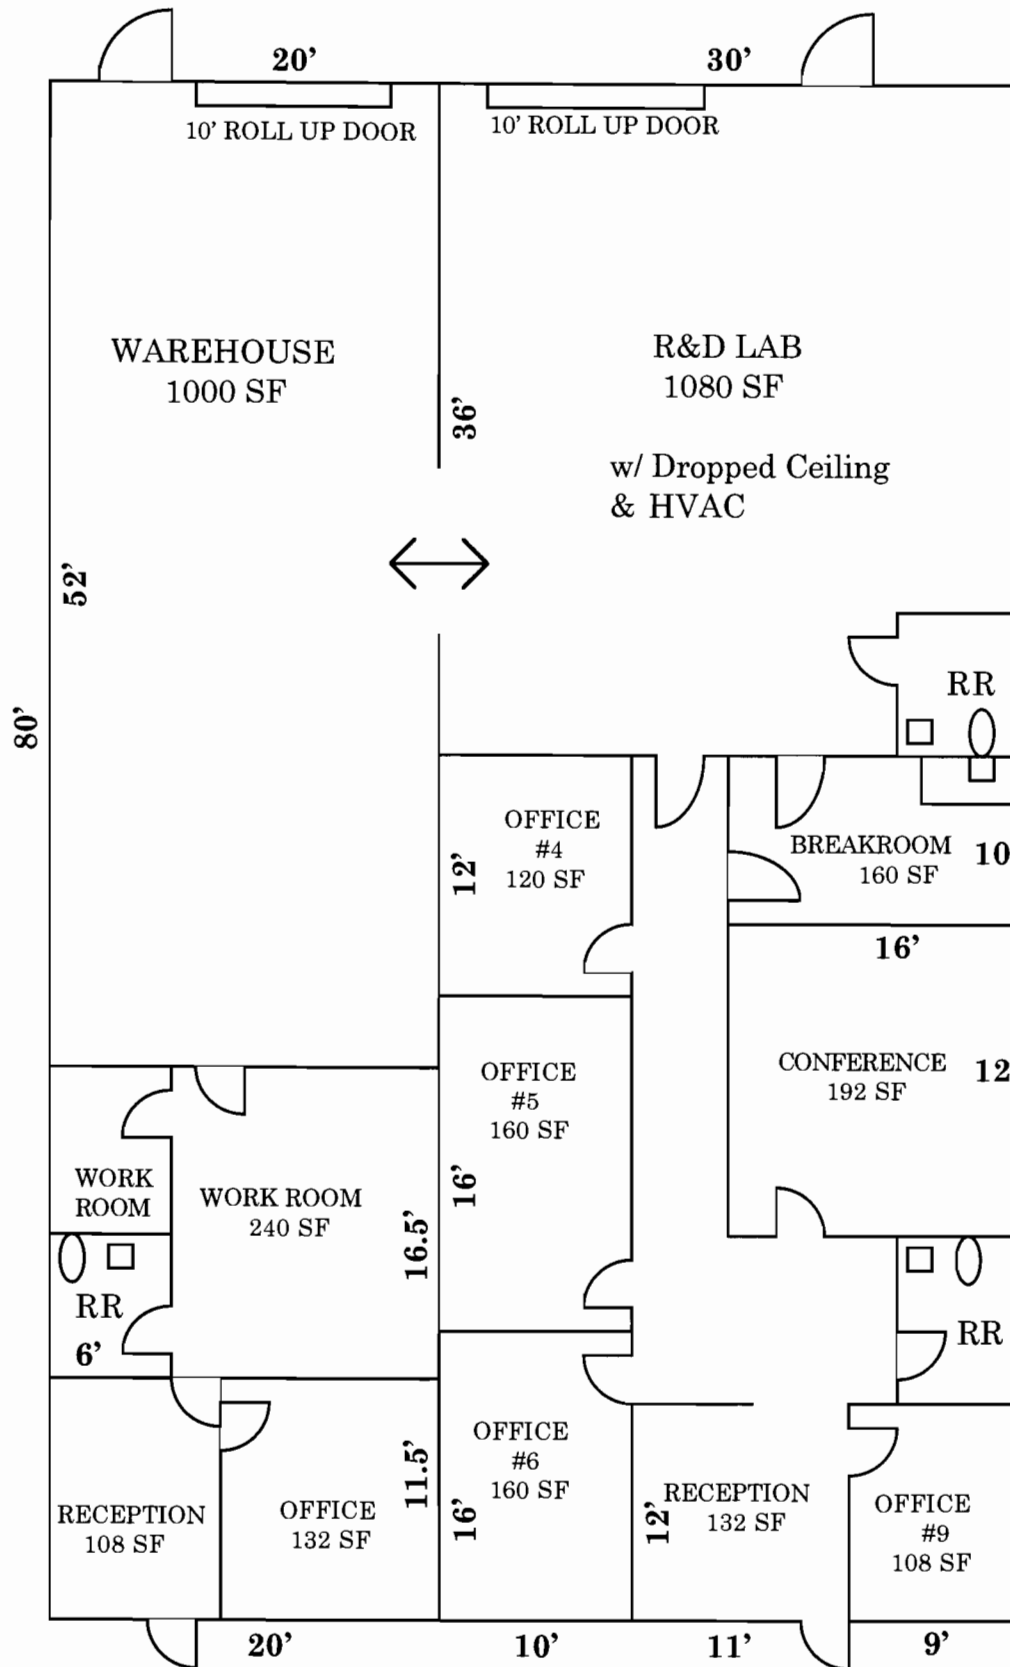

SUITE 105

SUITE 106

**2030 N. FORBES
SUITES 105 & 106**
4000 SF
50% OFFICE
25% WAREHOUSE
25% R&D LAB

SUITE 105:
1600 SF

SUITE 106:
2400 SF

Scale: 1" = 10'

Stated dimensions
and square footage are
approximate.